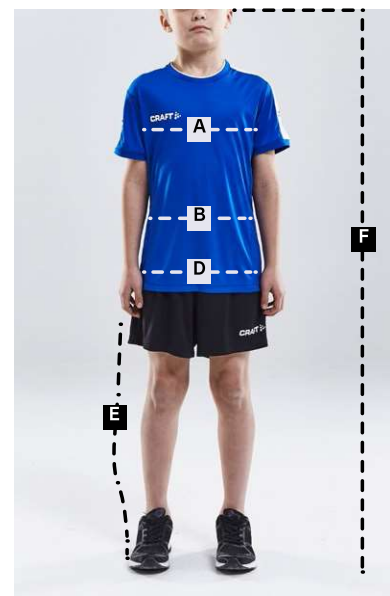

# Size guide

Use the chart below to determine your size. If you're on the borderline between two sizes, order the smaller size for a tighter fit or the larger size for a looser fit. If your measurements for chest and waist correspond to two different suggested sizes, order the size indicated by your chest measurement.

## How to measure yourself

**MEN**

**WOMEN**

**JUNIOR**

**A. CHEST**

Wrap a tape measure evenly around the fullest part around the chest under your arms.

**B. WAIST**

Wrap a measure tape around your natural waistline.

**C. SHOULDER AND SLEEVE LENGTH**

Measure from the lowest part of the neck, over the tip of the shoulder and down the outside of the arm, past the elbow and to the wrist. Keep the arm slightly bent.

**D. SEAT**

Standing with your feet together, measure around the fullest part of your hips.

**E. INSIDE OF LEG**

Standing with your feet together, measure from the crotch all the way down to the floor. Don't forget to stand as straight as possible. You may have to ask a friend to help you.